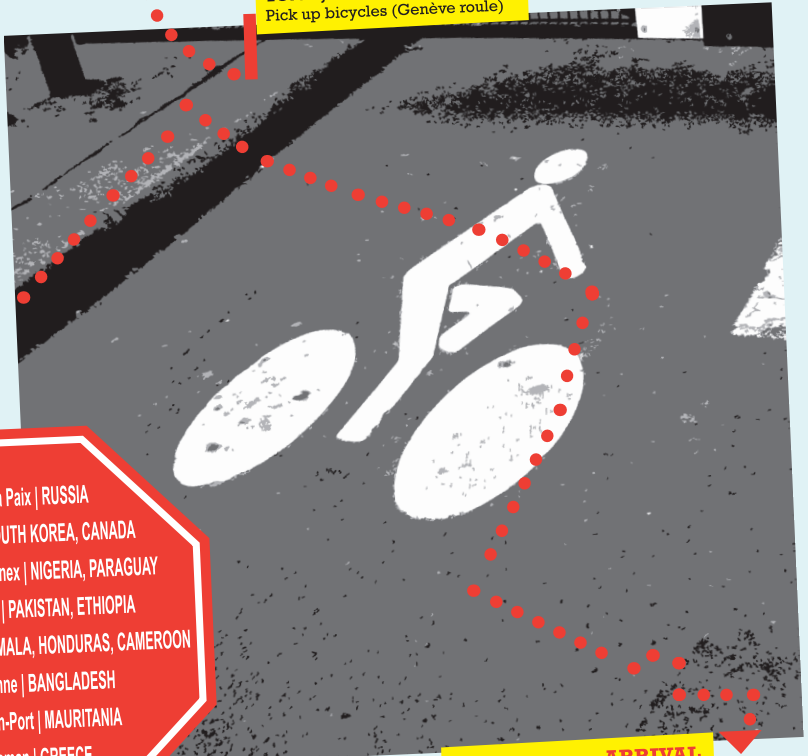

12 JUNE 2013

The Route of Shame, Geneva

Bicycle ride promoting social justice and demanding workers' rights

DEPARTURE

18:30, Bains des Paquis

Pick up bicycles (Genève roule)

Avenue de la Paix | RUSSIA

Rue de l'Ariana | SOUTH KOREA, CANADA

ILC 2013

www.world-psi.org

12 JUNE 2013, from 18:30 to 21:00

THE ROUTE OF SHAME, GENEVA

Bicycle ride promoting social justice and demanding workers' rights

Public Services International (PSI) invites you to join us on the "Route of Shame", a bicycle ride to protest in front of the Permanent Missions in Geneva of those countries which violate trade union and labour rights.

STOPS at Missions of

**RUSSIA, SOUTH KOREA,
GUATEMALA, BANGLADESH
and GREECE.**

DEPARTURE

18:30, Place des Nations

Possibility to pick up bicycles
(Genève Roule)

ARRIVAL

20:30, Bains des Paquis

Drop off bicycles (Genève Roule)

**All info on: www.world-psi.org
facebook: The route of shame**